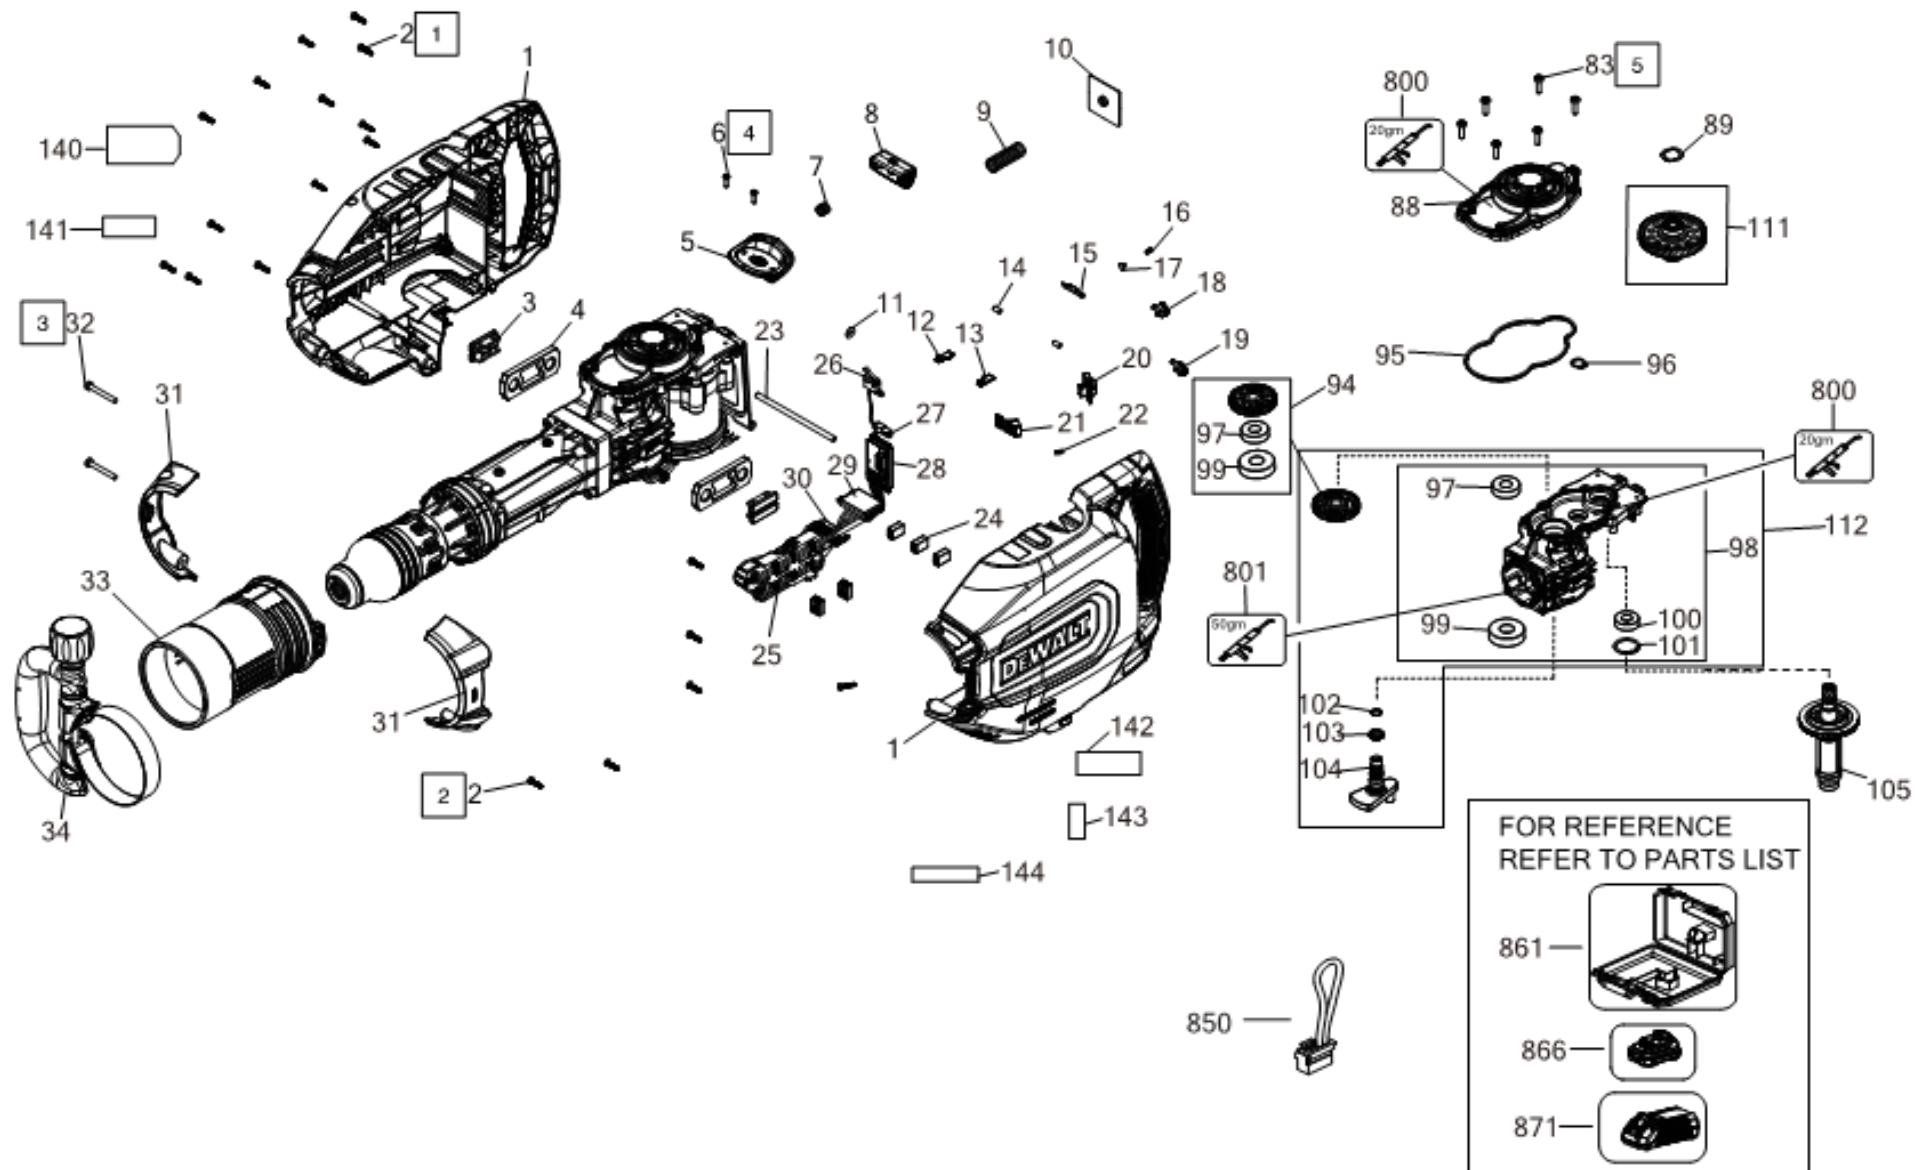

DCH911X3 DEMOLITION HAMMER 1